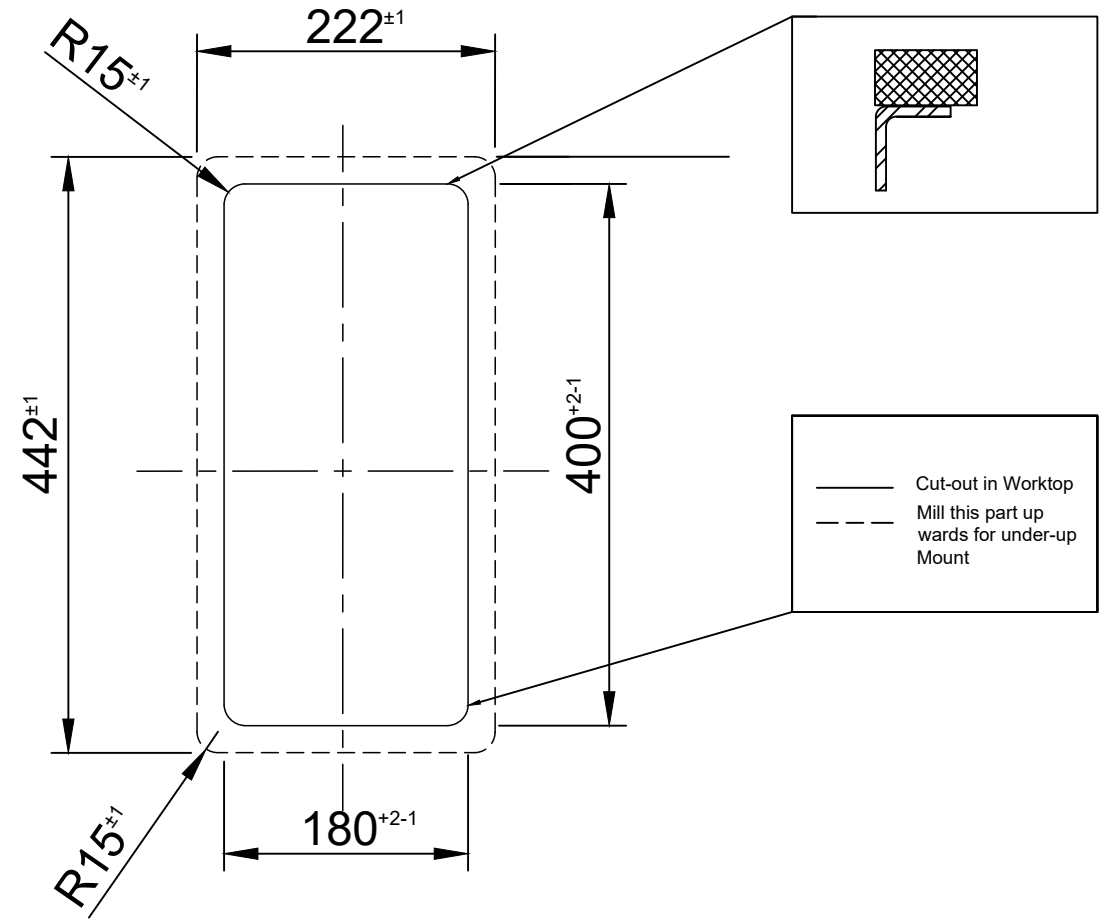

180_cube_(under-mount)

2017-10

Nivito

8 7 6 5 4 3 2 1

D

C

B

A

D

C

B

A

REVISIONS				
ZONE	REV	DESCRIPTION	DATE	APPROVED

nivito	Cube 180 sink			
	Under mount template			
Stainless steel	SIZE	FROM NO.	DRW NO.	REV
Dimension : mm	SCALE			SHEET

8 7 6 5 4 3 2 1